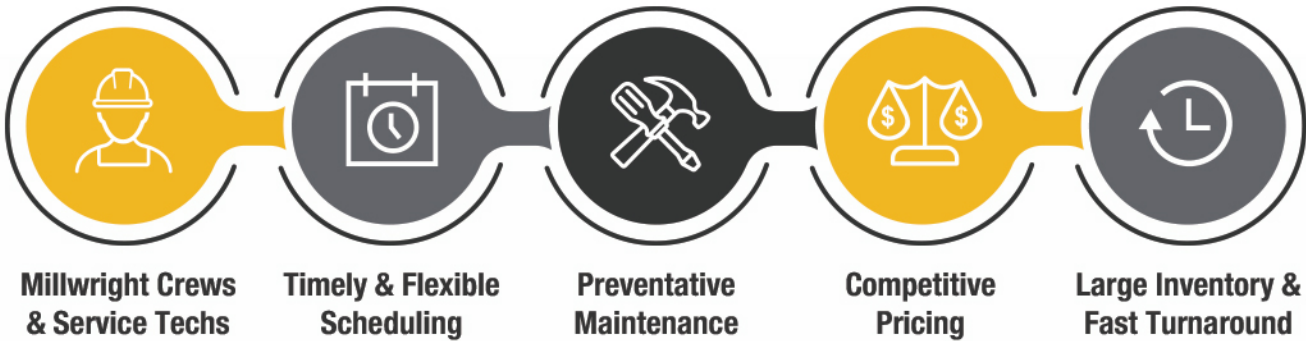

Employee Owned

Parts & Service

We save you time & money when it matters most!

Our company values include **Quality, Responsiveness, Knowledge, Integrity, Relationships** and **Reputation**. These values have been the backbone of our company for over 45 years and continue to drive our mission and fuel our vision to continue our innovative ways that meet and exceed industry standards.